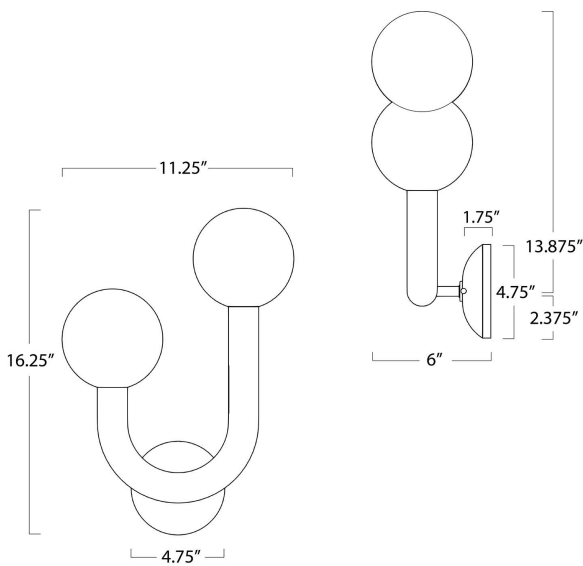

## SPECIFICATION SHEET

Happy Outdoor Sconce (Left)  
17-1033-L

<b>HEIGHT</b>	16.25
<b>WIDTH</b>	11.25
<b>DEPTH</b>	6
<b>SHADE DIMS</b>	N/A
<b>SHADE COLOR</b>	N/A
<b>BULB QTY</b>	2
<b>BULB TYPE</b>	G9 LED
<b>SOCKET</b>	G 9
<b>WATTAGE</b>	3.5 Watt Max
<b>WIRING TYPE</b>	Hard Wire
<b>BACKPLATE</b>	4.75 dia x 1.75
<b>JUNCTION BOX</b>	13.875 in from top, 2.375 in from bottom, 5.625 in from side
<b>MATERIAL</b>	Steel
<b>FINISH</b>	Black
<b>NOTES</b>	ETL Wet Rated
<b>FREIGHT ONLY</b>	No

**R/A**