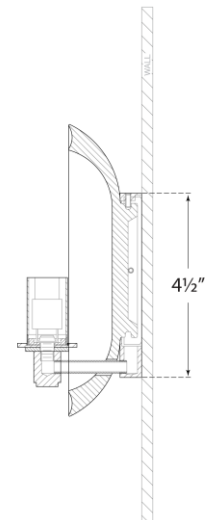

TEAR SHEET

Leeds Small Round Sconce

Item # CS 2605SHG

Designer: Christopher Spitzmiller

Height: 8.25"

Width: 8.25"

Extension: 3.75"

Backplate: 4.5" Round

Finishes: IVO, OSB, SHG

Socket: E12 Candelabra

Wattage: 40 C11

Weight: 4 Pounds

Note: Reactive Ceramic Glazes Will Vary in Color and Texture

Top View

Front View

Side View