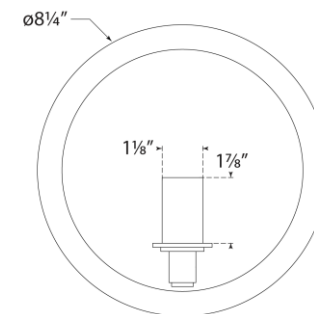

TEAR SHEET

Leeds Small Round Sconce

Item # CS 2605SHG

Designer: Christopher Spitzmiller

Height: 8.25"

Width: 8.25"

Extension: 3.75"

Backplate: 4.5" Round

Finishes: IVO, OSB, SHG

Socket: E12 Candelabra

Wattage: 40 C11

Weight: 4 Pounds

Note: Reactive Ceramic Glazes Will Vary in Color and Texture

Top View

Front View

Side View