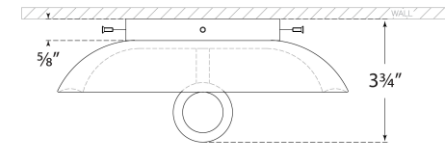

TEAR SHEET

Leeds Small Round Sconce

Item # CS 2605SHG

Designer: Christopher Spitzmiller

Height: 8.25"

Width: 8.25"

Extension: 3.75"

Backplate: 4.5" Round

Finishes: IVO, OSB, SHG

Socket: E12 Candelabra

Wattage: 40 C11

Weight: 4 Pounds

Note: Reactive Ceramic Glazes Will Vary in Color and Texture

Top View

Front View

Side View