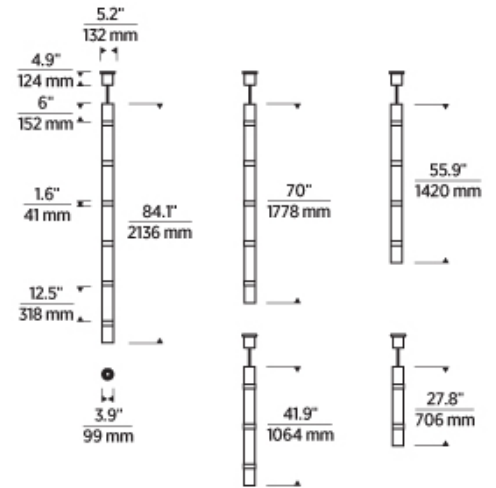

5-Glass/Black

LAMPING

3 Glass. 120 volt, 29.2 watts, 1880 delivered lumens, 3000K, LED linear module. 4 Glass. 120 volt, 41.3 watts, 2958 delivered lumens, 3000K, LED linear module. 5 Glass. 120 volt, 53.6 watts, 4117 delivered lumens, 3000K, LED linear module. 6 Glass. 120 volt, 65.8 watts, 4841 delivered lumens, 3000K, LED linear module. 7 Glass. 120 volt, 74.6 watts, 5296 delivered lumens, 3000K, LED linear module. Dimmable with most LED compatible ELV dimmers. Includes two 6 inch & four 12 inch stems in coordinating finish. Can be installed on a sloped ceiling up to 45°.

7400 Linder Avenue, Skokie, IL 60077
T 847.410.4400 | F 847.410.4500 | techlighting.com

WIT PENDANT

VISUAL COMFORT & Co.

SPECIFICATIONS

PRIMARY MATERIAL	Steel
SHADE MATERIAL	Glass
NET WEIGHT	6 lbs
HEIGHT	27.8in
WIDTH	3.9in
LENGTH	3.9in
UP LIGHT / DOWN LIGHT / BOTH?	
WET LISTED	
DAMP LISTED	
DRY LISTED	
MIN. HANGING HEIGHT	40.5in
MAX HANGING HEIGHT	88.5in
TOTAL CORD LENGTH	
TOTAL STEM LENGTH	Up to 60in
STEM QTY	6
SLOPED CEILING ADAPTABLE?	Yes 45° Max
GENERAL LISTING	ETL Listed
INCLUDES	

3-GLASS: 40.5" MIN-88.5" MAX DROP
 4-GLASS: 54.6" MIN-102.6" MAX DROP
 5-GLASS: 68.7" MIN-116.7" MAX DROP
 6-GLASS: 82.7" MIN-130.7" MAX DROP
 7-GLASS: 96.8" MIN-144.8" MAX DROP

LAMPING SPECIFICATIONS

	LED LAMP	INTEGRATED LED	NON LED	NO LAMP
		1880		
		2958		
DELIVERED LUMENS		4117		
		4841		
		5296		
		29.2		
		41.3		
WATTS		53.6		
		65.8		
		74.6		
MAX WATTAGE PER BULB		29.2W		
		Universal 120V-277V ELV		
CCT		3000K		
CRI		90 CRI		
LED LIFETIME				
L70		>50000		
AVERAGE BULB HOURS				
FIELD SERVICEABLE LED				
LAMP BASE		Integrated LED		
LAMP SHAPE		Integrated LED		
LAMP INCLUDED?		True		
WARRANTY**		5 Years		